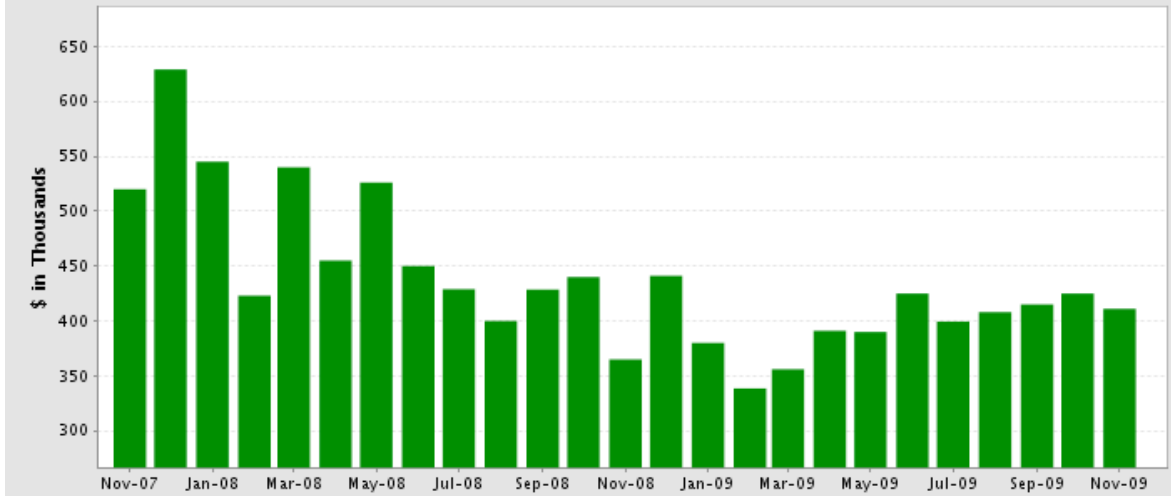

View Search Criteria

Data Thumbnail

Linear Polynomial

Units

Median Sold Price by Month

Nov-07 vs. Nov-09: The median sold price is **down 21%**

Nov-07 vs. Nov-09

Nov-07	Nov-09	Change	%
520,000	411,000	-109,000	-21%